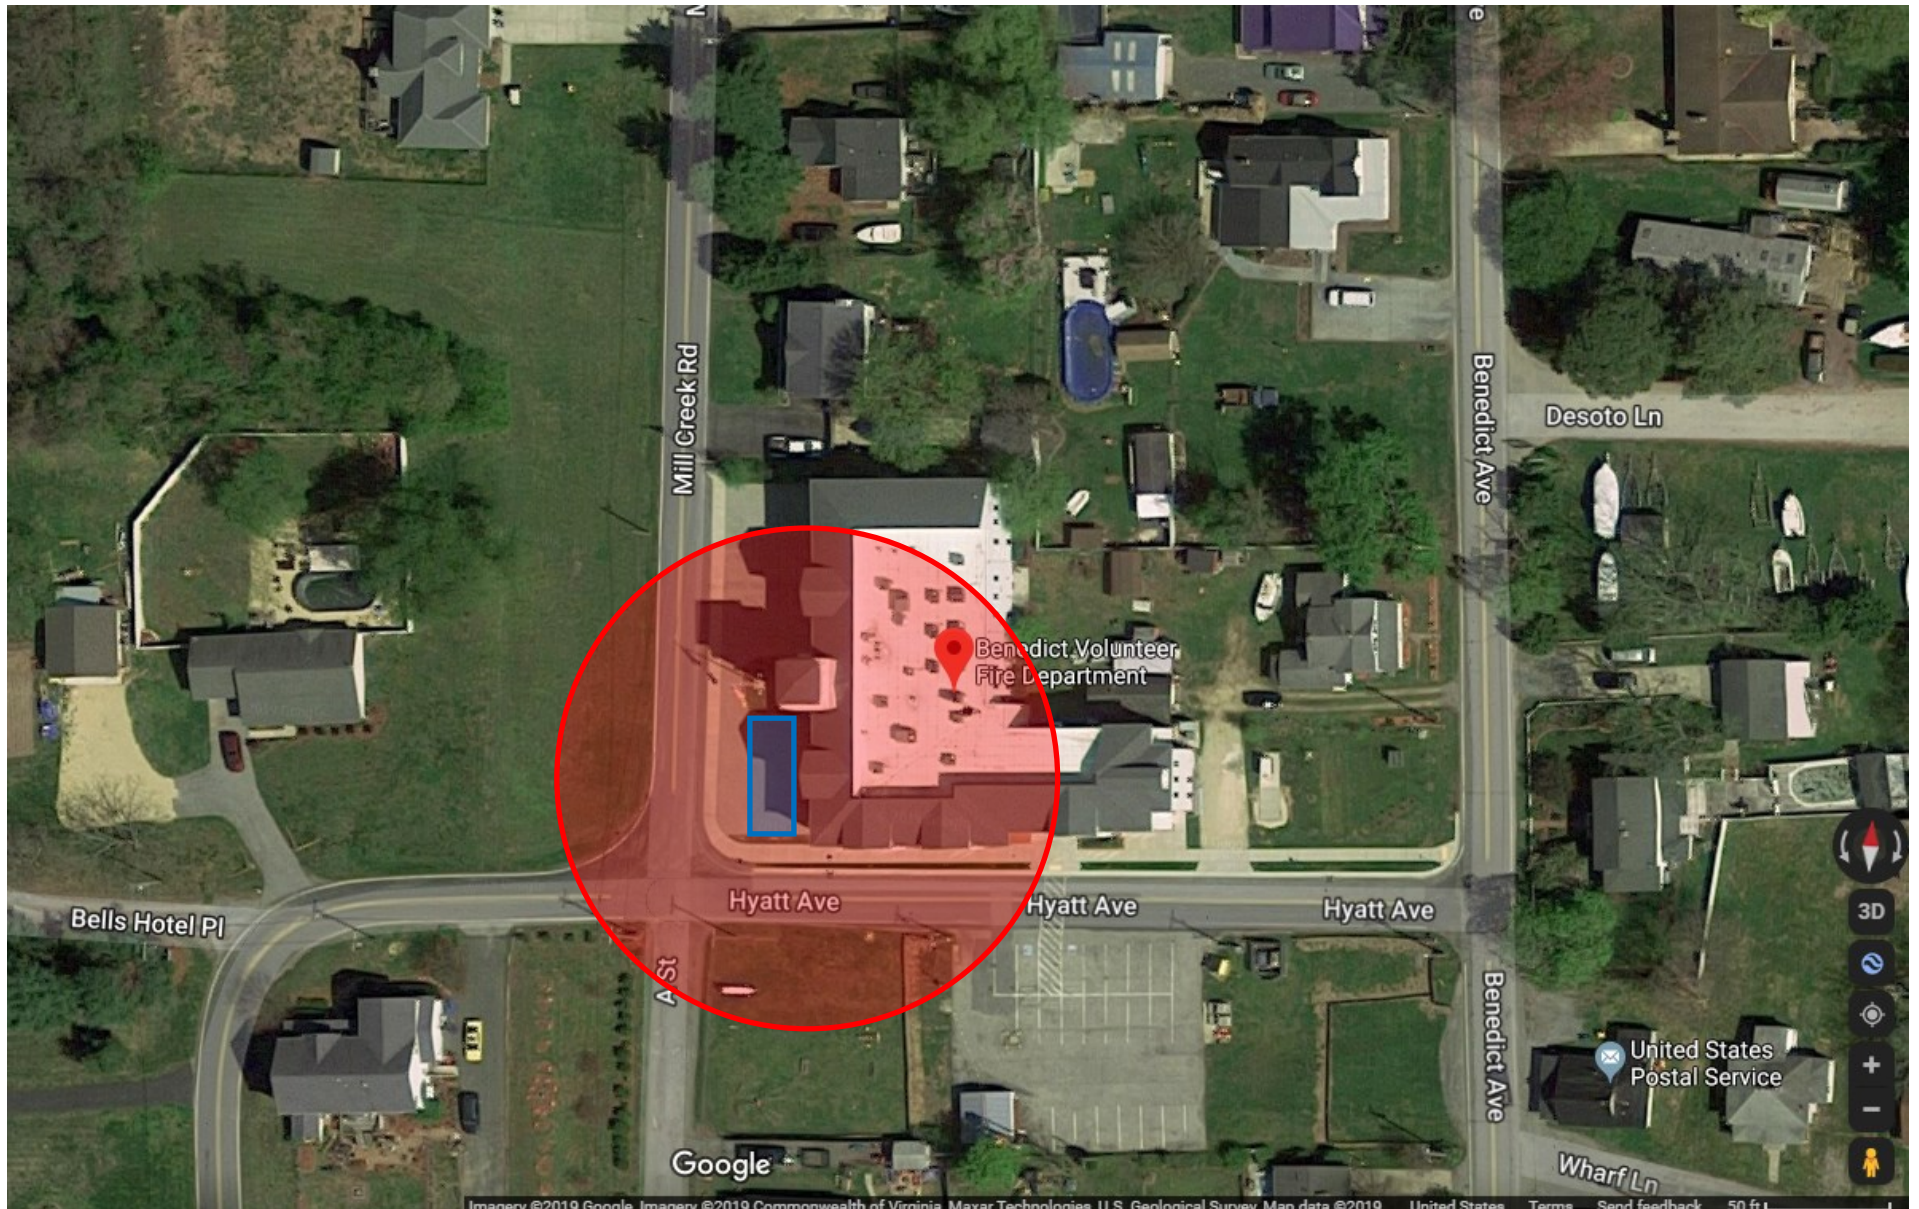

09-02

Benedict Firehouse

18210 Hyatt Avenue
Benedict, Maryland 20612

100 Foot

NO ELECTIONEERING ZONE

The **RED** area denotes the NO ELECTIONEERING ZONE. **BLUE** area(s) indicate designated or suggested additional accessible parking area(s).