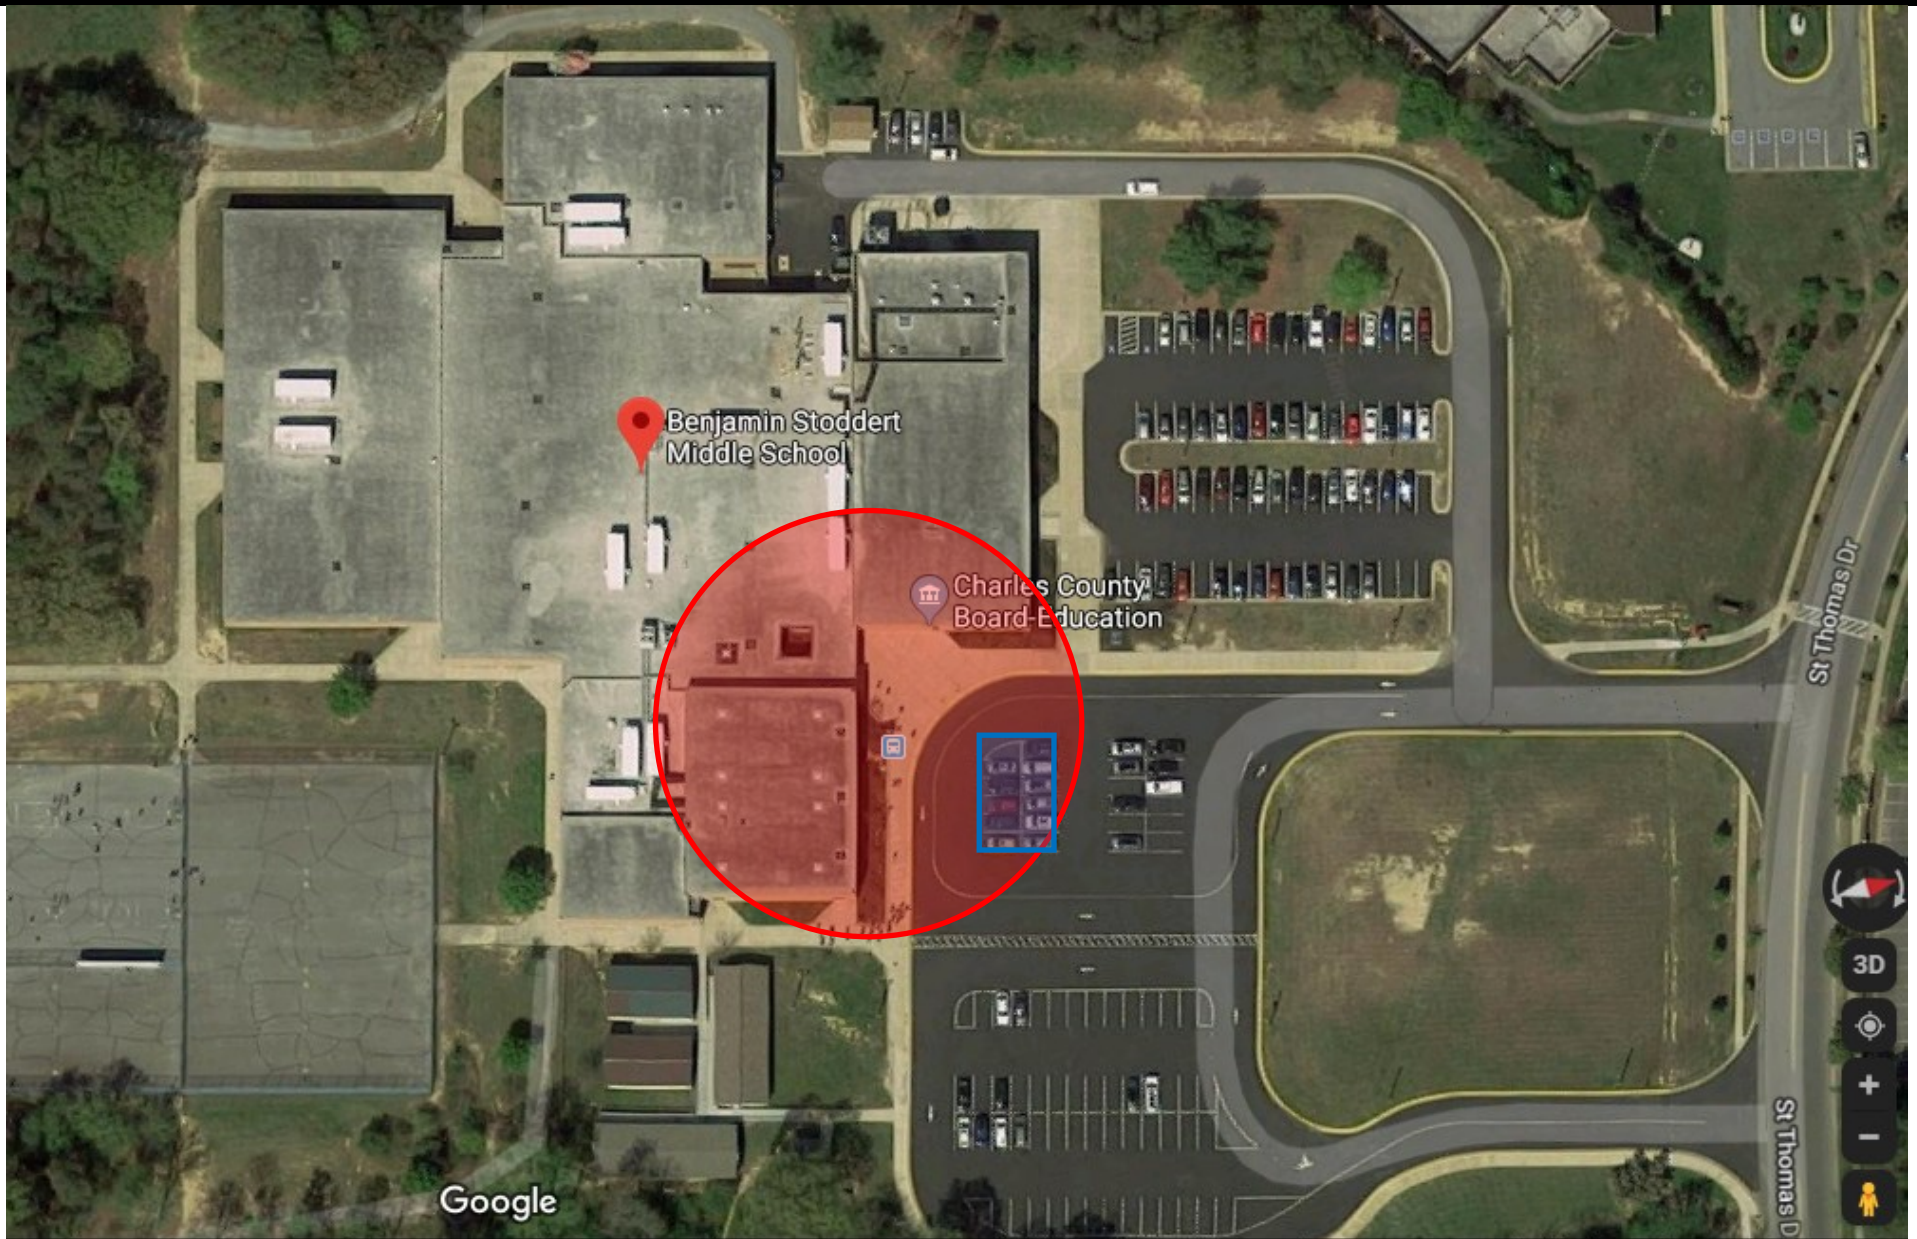

06-08

Benjamin Stoddert MS

2040 St. Thomas Drive  
Waldorf, Maryland 20602

100 Foot

NO ELECTIONEERING ZONE

© 2019 Google, Imagery © 2019 Commonwealth of Virginia, Maxar Technologies, U.S. Geological Survey, USDA Farm Service Agency, Map data © 2019 United States Terms Send feedback 100 ft

The RED area denotes the NO ELECTIONEERING ZONE. BLUE area(s) indicate designated or suggested additional accessible parking area(s).