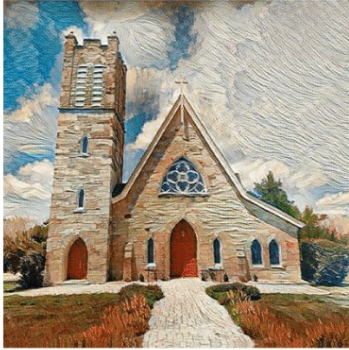

# CHARLES COUNTY

APRIL 29, 2023 | HOUSE & GARDEN PILGRIMAGE

CHRIST CHURCH,  
PORT TOBACCO PARISH

TOWN OF LA PLATA  
"CELEBRATE LA PLATA"

THE CARRICO BUILDING

PREFERENCE

1. Christ Church La Plata, Port Tobacco Parish\*
- 2a. Town of La Plata\*\*
- 2b. The Carrico Building
3. Preference
4. Sarum
- 5a. St. Mary Catholic Church, Newport
- 5b. Brick Chapel at St. Mary Catholic Church
6. The Lindens