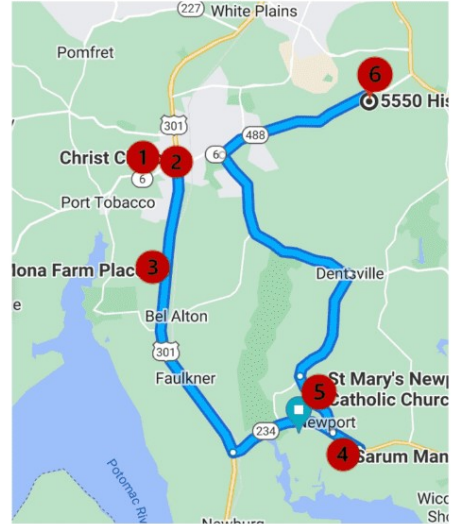

# CHARLES COUNTY

APRIL 29, 2023 | HOUSE & GARDEN PILGRIMAGE

CHRIST CHURCH,  
PORT TOBACCO PARISH

TOWN OF LA PLATA  
"CELEBRATE LA PLATA"

THE CARRICO BUILDING

PREFERENCE

1. Christ Church La Plata, Port Tobacco Parish\*
- 2a. Town of La Plata\*\*
- 2b. The Carrico Building
3. Preference
4. Sarum
- 5a. St. Mary Catholic Church, Newport
- 5b. Brick Chapel at St. Mary Catholic Church
6. The Lindens

\* Information Center  
\*\* In Conjunction with  
"Celebrate La Plata"

SARUM

ST. MARY CATHOLIC CHURCH,  
NEWPORT

BRICK CHAPEL AT ST. MARY  
CATHOLIC CHURCH

THE LINDENS

TICKETS: \$35 IN ADVANCE  
\$40 DAY OF TOUR